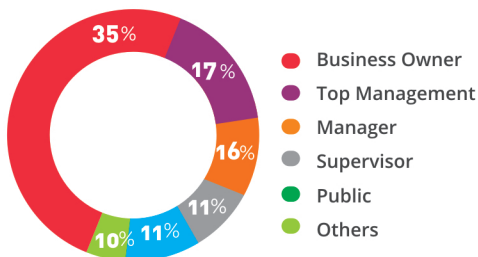

VISITORS' ESTIMATED BUDGET

EXHIBITORS NUMBER GROWTH

97,92% of exhibitors satisfied with FLEI 2019 event,

98,81% of visitors will definitely visit again in **FLEI 2020**.