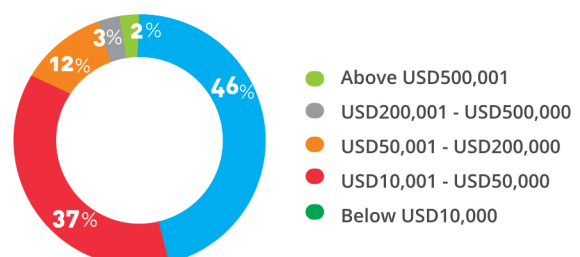

VISITORS' ESTIMATED BUDGET

EXHIBITORS NUMBER GROWTH

97,92% of exhibitors satisfied with FLEI 2019 event,

98,81% of visitors will definitely visit again in **FLEI 2020**.