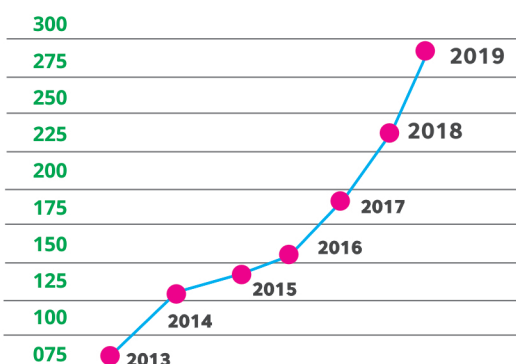

FLEI POST SHOW REPORT

印尼國際連鎖加盟展展後報告

Date 13 - 15 September 2019
Venue Jakarta Convention Center (JCC), Jakarta - Indonesia
Opening Hour 10am - 9pm

2019 EVENT HIGHLIGHTS

VISITORS PROFILE by Management Levels

VISITORS' ESTIMATED BUDGET

EXHIBITORS NUMBER GROWTH

97,92% of exhibitors satisfied with FLEI 2019 event,

98,81% of visitors will definitely visit again in **FLEI 2020**.