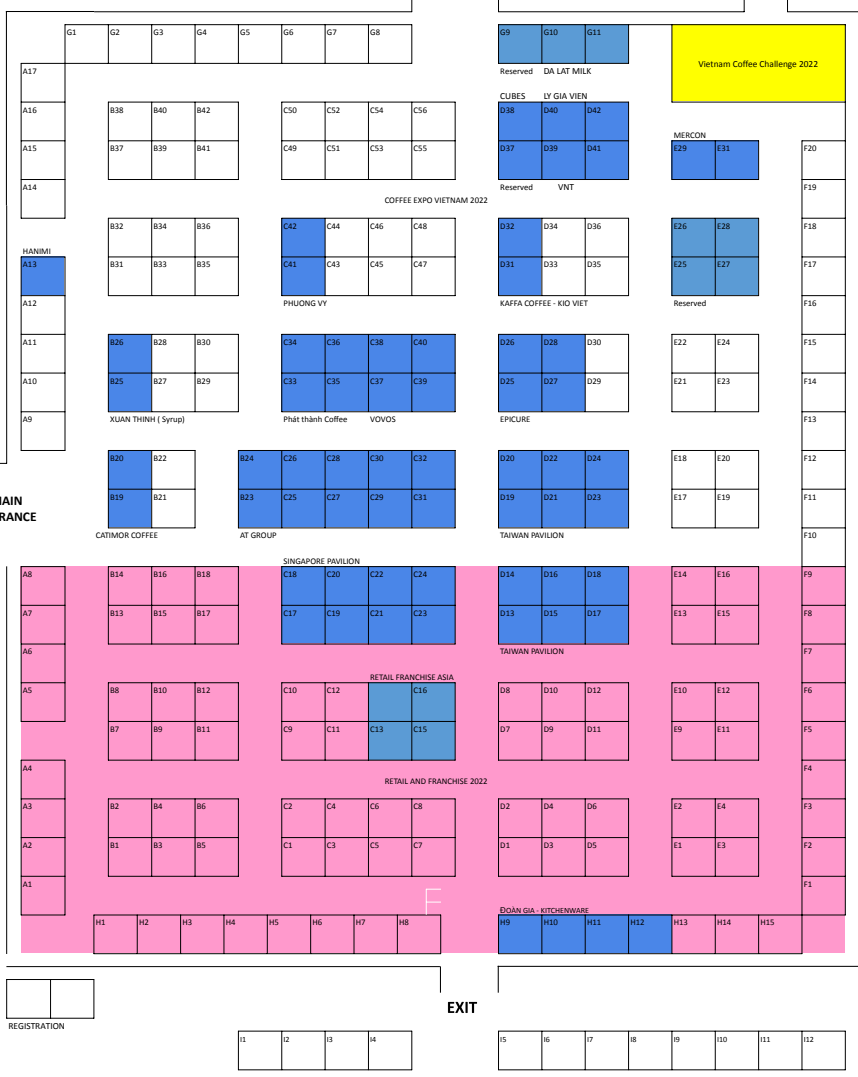

VIETRF - COFFEE EXPO 2022

EMERGENCY EXIT

MAIN ENTRANCE

EXIT

REGISTRATION

Entrance / Exit (Taxi / Car Drop off)

Entrance / Exit to Parking Lot